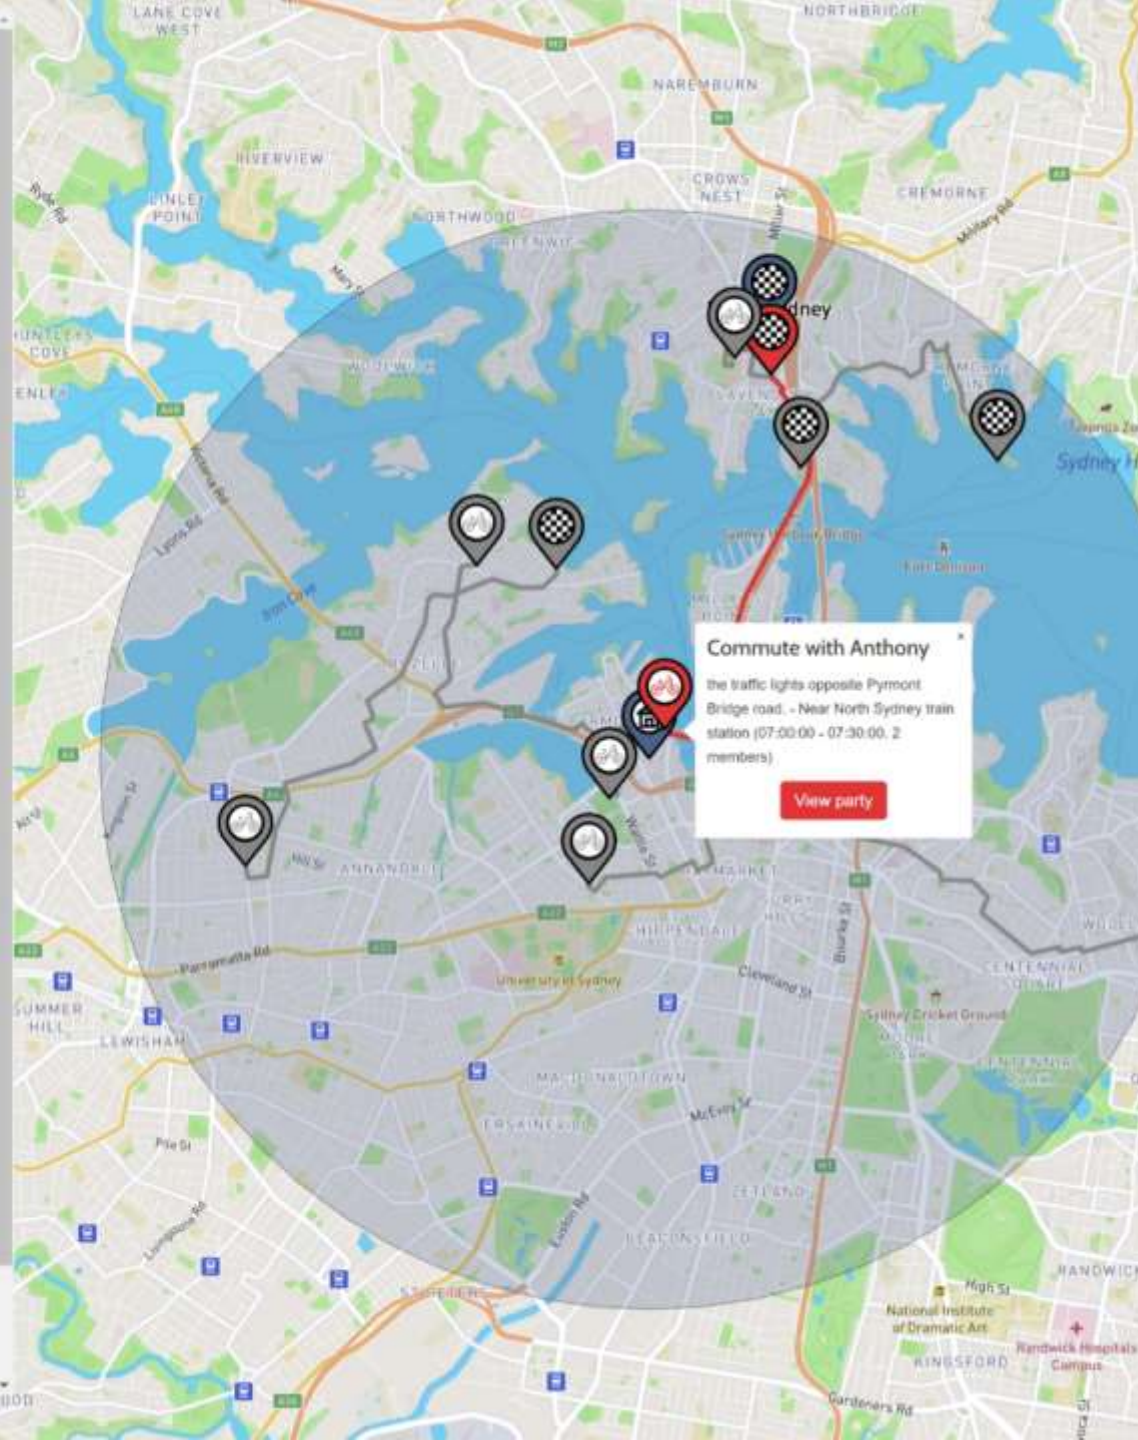

Distance: Skm ▼

Results (6)

Glebe Fans
 7 a.m. at St Vincent's
 8 a.m. at Johnny's furniture shop
 48 minutes
 1 member
[View on map](#) [View details](#)

Josh
 7 a.m.
 8 a.m.
 1 hour, 7 minutes
 0 members
[View on map](#) [View details](#)

Leichhardt Locals
 10:30 a.m. at in front of the gelato bar
 11:15 a.m. at under the overpass between two buildings
 24 minutes
 1 member
[View on map](#) [View details](#)

Commute with Anthony
 7 a.m. at the traffic lights opposite Pymont Bridge road.
 7:30 a.m. at Near North Sydney train station (07:00:00 - 07:30:00, 2 members)
 20 minutes
 2 members
[View on map](#) [View details](#)

North Syd to City
 8 a.m. at Meet outside North Sydney train station
 8:30 a.m. at GVB
 23 minutes
 1 member
[View on map](#) [View details](#)

Anthony's party
 7 a.m.

Solution

Create a profile

Be matched with parties based on identity